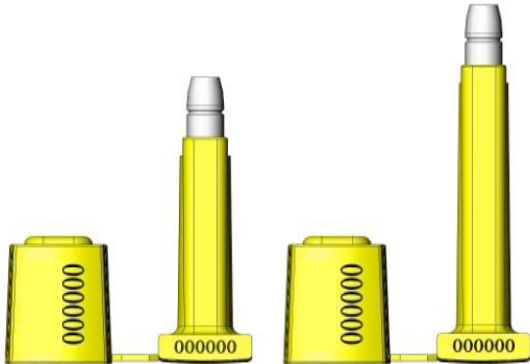

ALTA MAX LLC

Long Bolt High Security

The Long Bolt is a CTPAT compliant bolt seal and meets the standard for a High Security Seal as outlined in the ISO: 17712:2010 specifications.

Features:

- ISO 17712:2010 classification - **High Security Seal**.
- Available in six standard colors.
- Can be customized by laser printing a name, logo, consecutive number, and barcod
-

Applications:

- Cross Border Shipments
- High Value Shipments
- Trailer Door Latches
- Container Door Latches

CTPAT
HIGH SECURITY

Materials: Barrel Coating: ABS
Barrel Core: Low Carbon Steel
Pin Core: Low Carbon Steel
Pin Coating: ABS

Pulling Load Resistance: Over 4,271 lbs.

ISO 17712:2010 Classification: High Security

Dimensions:

Barrel Dim.: 18mm (0.71") Core
22.5mm x 24mm x 31mm

Pin Head Dim.: 8 mm (0.31") Core
20 mm (0.79") with ABS

Sealing Length: 45mm (1.77")

Total Length Sealed: 82mm (3.23")

Laser Printing: Name, Graphic Logo,
Consecutive Numbers,
Barcode

Imprint Area: 25.0 mm (0.98") x
18.0 mm (0.71")

Color Options: Lt Green, Lt Blue, Orange,
Yellow, White, Grey